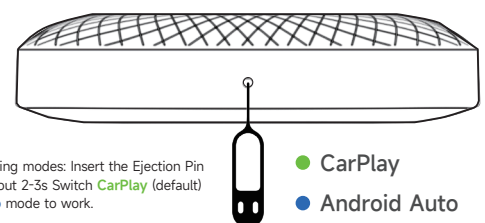

Resolution: Adaptive (maintain the original protocol resolution)

Language: Multiple languages around the world, such as: Arabic, Chinese, English, French

Port: LED light, Type-C female port, TF card slot, SIM card slot

Use configuration diagram

Switching operating modes: Insert the Ejection Pin and press for about 2-3s Switch **CarPlay** (default) or **Android Auto** mode to work.

Android 13.0 connection

Wireless CarPlay connection