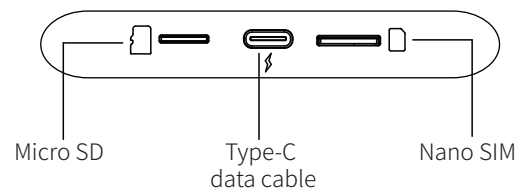

Resolution: Adaptive (maintain the original protocol resolution)

Language: Multiple languages around the world, such as: Arabic, Chinese, English, French

Port: LED light, Type-C female port, TF card slot, SIM card slot

Date cable: USB-A to USB-C*1 USB-C to USB-C*1 L=300mm

Product Size: 78.6×78.6×18.5mm

Package dimensions: 99×99×39mm

Product Weight: 0.080kg

Packing Gross Weight: 0.175kg

Connection hints: Wireless connections

Use configuration diagram

Switching operating modes: Insert the Ejection Pin and press for about 2-3s Switch **CarPlay** (default) or **Android Auto** mode to work.

Android 13.0 connection

Wireless CarPlay connection